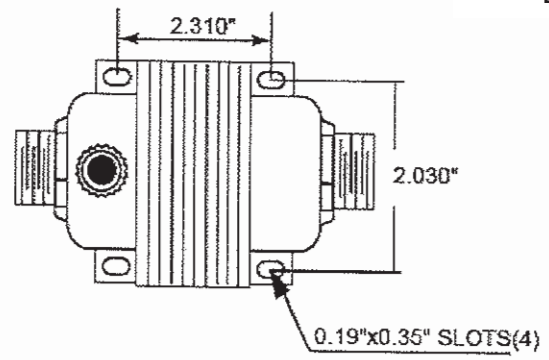

BEKO

Transformer

BTR-75CUL

Double Hub With Circuit Breaker

Frequency	50/60HZ
Power Rating	75VA
Primary Voltage	120/208/240/277/480
Secondary Voltage	24
Insulation System	Class B

UL1015#18 LENGTH 8" IN COLOR "BLACK", "WHITE", "RED", "ORANGE", "YELLOW" & "GRAY"

UL1015#18 LENGTH 8" IN COLOR "BLUE" & "BROWN"

UNIT: inch ±0.04

BEKO

2202 CHICO AVENUE ♦ SOUTH EL MONTE, CA 91733
 Toll Free: (877) 287-5364 ♦ Fax: (800) 333-BEKO (2356)