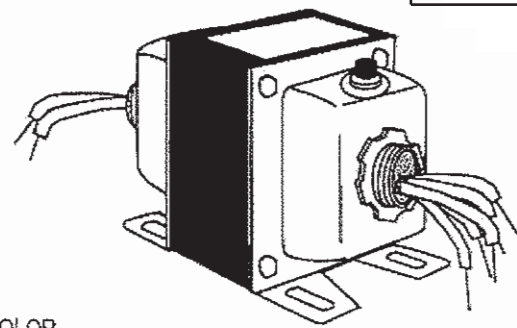

BEKO

Transformer

BTR-75CUL

Double Hub With Circuit Breaker

Frequency	50/60HZ
Power Rating	75VA
Primary Voltage	120/208/240/277/480
Secondary Voltage	24
Insulation System	Class B

UL1015#18 LENGTH 8" IN COLOR "BLACK", "WHITE", "RED", "ORANGE", "YELLOW" & "GRAY"

UL1015#18 LENGTH 8" IN COLOR "BLUE" & "BROWN"

UNIT: inch ±0.04

BEKO

2202 CHICO AVENUE ♦ SOUTH EL MONTE, CA 91733
 Toll Free: (877) 287-5364 ♦ Fax: (800) 333-BEKO (2356)