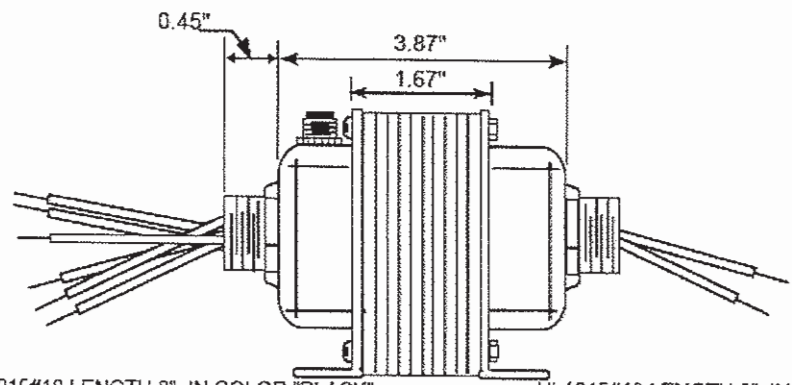

BEKO

Transformer

BTR-75CUL

Double Hub With Circuit Breaker

Frequency	50/60HZ
Power Rating	75VA
Primary Voltage	120/208/240/277/480
Secondary Voltage	24
Insulation System	Class B

UL1015#18 LENGTH 8" IN COLOR "BLACK", "WHITE", "RED", "ORANGE", "YELLOW" & "GRAY"

UL1015#18 LENGTH 8" IN COLOR "BLUE" & "BROWN"

UNIT: inch ±0.04

BEKO

2202 CHICO AVENUE ♦ SOUTH EL MONTE, CA 91733
 Toll Free: (877) 287-5364 ♦ Fax: (800) 333-BEKO (2356)