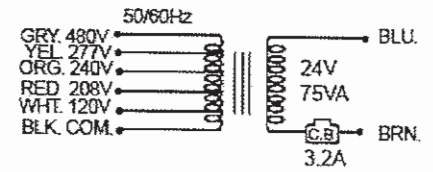

BEKO

Transformer

BTR-75CUL

Double Hub With Circuit Breaker

Frequency	50/60HZ
Power Rating	75VA
Primary Voltage	120/208/240/277/480
Secondary Voltage	24
Insulation System	Class B

UL1015#18 LENGTH 8" IN COLOR "BLACK", "WHITE", "RED", "ORANGE", "YELLOW" & "GRAY"

UL1015#18 LENGTH 8" IN COLOR "BLUE" & "BROWN"

UNIT: inch ±0.04

BEKO

2202 CHICO AVENUE ♦ SOUTH EL MONTE, CA 91733
 Toll Free: (877) 287-5364 ♦ Fax: (800) 333-BEKO (2356)