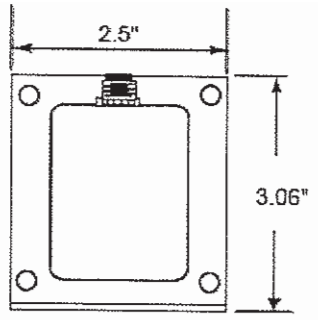

BEKO

Transformer

BTR-75CUL

Double Hub With Circuit Breaker

Frequency	50/60HZ
Power Rating	75VA
Primary Voltage	120/208/240/277/480
Secondary Voltage	24
Insulation System	Class B

UL1015#18 LENGTH 8" IN COLOR "BLACK", "WHITE", "RED", "ORANGE", "YELLOW" & "GRAY"

UL1015#18 LENGTH 8" IN COLOR "BLUE" & "BROWN"

UNIT: inch ±0.04

BEKO

2202 CHICO AVENUE ♦ SOUTH EL MONTE, CA 91733
 Toll Free: (877) 287-5364 ♦ Fax: (800) 333-BEKO (2356)