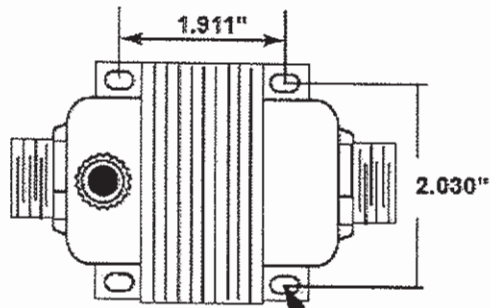

BEKO

Transformer

BTR-50CUL

Double Hub With Circuit Breaker

Frequency	50/60HZ
Power Rating	50VA
Primary Voltage	120/208/240/277/480
Secondary Voltage	24
Insulation System	Class B

UL1015#18 LENGTH 8" IN COLOR
"BLUE" & "BROWN"

UL1015#18 LENGTH 8" IN COLOR
"BLACK", "WHITE", "RED", "ORANGE"
"YELLOW" & "GRAY"

UNIT: inch ± 0.04

BEKO

2202 CHICO AVENUE ♦ SOUTH EL MONTE, CA 91733

Toll Free: (877) 287-5364 ♦ Fax: (800) 333-BEKO (2356)