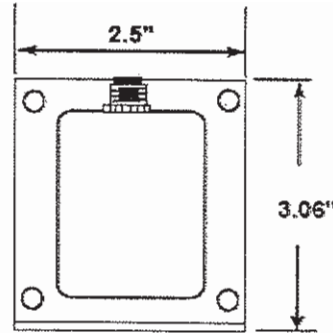

BEKO

Transformer

BTR-50CUL

Double Hub With Circuit Breaker

Frequency	50/60HZ
Power Rating	50VA
Primary Voltage	120/208/240/277/480
Secondary Voltage	24
Insulation System	Class B

UL1015#18 LENGTH 8" IN COLOR
"BLUE" & "BROWN"

UL1015#18 LENGTH 8" IN COLOR
"BLACK", "WHITE", "RED", "ORANGE"
"YELLOW" & "GRAY"

UNIT: inch ± 0.04

BEKO

2202 CHICO AVENUE ♦ SOUTH EL MONTE, CA 91733

Toll Free: (877) 287-5364 ♦ Fax: (800) 333-BEKO (2356)