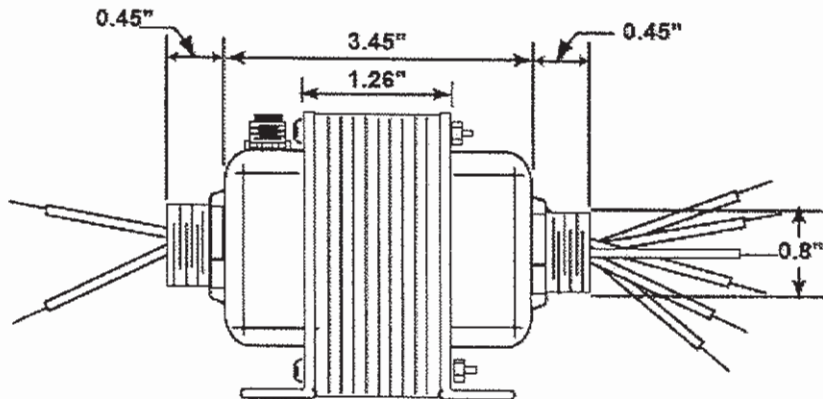

BEKO

Transformer

BTR-50CUL

Double Hub With Circuit Breaker

Frequency	50/60HZ
Power Rating	50VA
Primary Voltage	120/208/240/277/480
Secondary Voltage	24
Insulation System	Class B

UL1015#18 LENGTH 8" IN COLOR
"BLUE" & "BROWN"

UL1015#18 LENGTH 8" IN COLOR
"BLACK", "WHITE", "RED", "ORANGE"
"YELLOW" & "GRAY"

UNIT: inch ± 0.04

BEKO

2202 CHICO AVENUE ♦ SOUTH EL MONTE, CA 91733

Toll Free: (877) 287-5364 ♦ Fax: (800) 333-BEKO (2356)