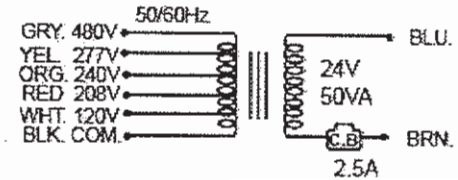

BEKO

Transformer

BTR-50CUL

Double Hub With Circuit Breaker

Frequency	50/60HZ
Power Rating	50VA
Primary Voltage	120/208/240/277/480
Secondary Voltage	24
Insulation System	Class B

UL1015#18 LENGTH 8" IN COLOR
"BLUE" & "BROWN"

UL1015#18 LENGTH 8" IN COLOR
"BLACK", "WHITE", "RED", "ORANGE"
"YELLOW" & "GRAY"

UNIT: inch ± 0.04

BEKO

2202 CHICO AVENUE ♦ SOUTH EL MONTE, CA 91733

Toll Free: (877) 287-5364 ♦ Fax: (800) 333-BEKO (2356)