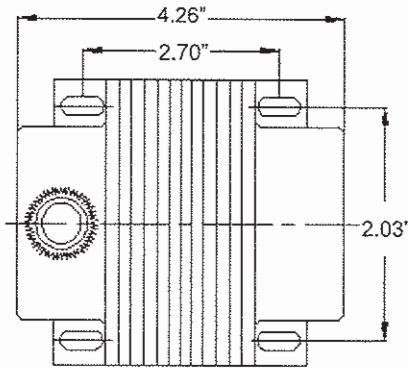

BEKO

Transformer

BTR-100CUL

Double Hub With Circuit Breaker

Frequency	50/60HZ
Power Rating	96VA
Primary Voltage	120/208/240/277/480
Secondary Voltage	24
Insulation System	Class B

BEKO

2202 CHICO AVENUE ♦ SOUTH EL MONTE, CA 91733
 Toll Free: (877) 287-5364 ♦ Fax: (800) 333-BEKO (2356)