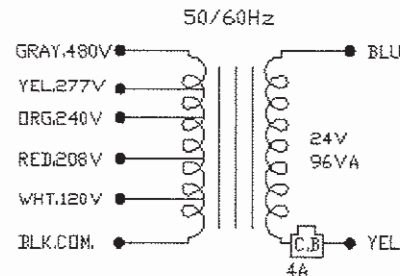

BEKO

Transformer

BTR-100CUL

Double Hub With Circuit Breaker

Frequency	50/60HZ
Power Rating	96VA
Primary Voltage	120/208/240/277/480
Secondary Voltage	24
Insulation System	Class B

BEKO

2202 CHICO AVENUE ♦ SOUTH EL MONTE, CA 91733
 Toll Free: (877) 287-5364 ♦ Fax: (800) 333-BEKO (2356)