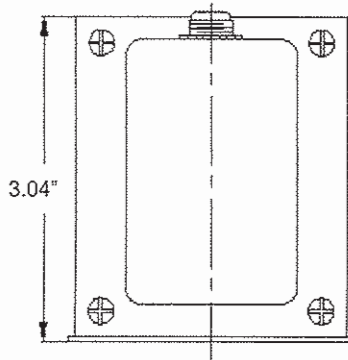

BEKO

Transformer

BTR-100CUL

Double Hub With Circuit Breaker

Frequency	50/60HZ
Power Rating	96VA
Primary Voltage	120/208/240/277/480
Secondary Voltage	24
Insulation System	Class B

BEKO

2202 CHICO AVENUE ♦ SOUTH EL MONTE, CA 91733
 Toll Free: (877) 287-5364 ♦ Fax: (800) 333-BEKO (2356)