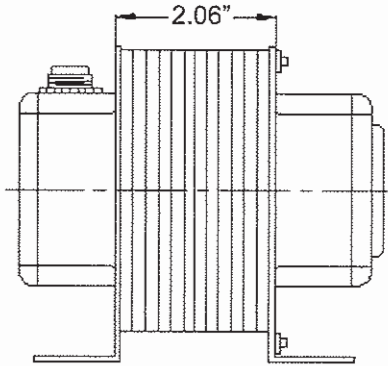

BEKO

Transformer

BTR-100CUL

Double Hub With Circuit Breaker

Frequency	50/60HZ
Power Rating	96VA
Primary Voltage	120/208/240/277/480
Secondary Voltage	24
Insulation System	Class B

BEKO

2202 CHICO AVENUE ♦ SOUTH EL MONTE, CA 91733
 Toll Free: (877) 287-5364 ♦ Fax: (800) 333-BEKO (2356)